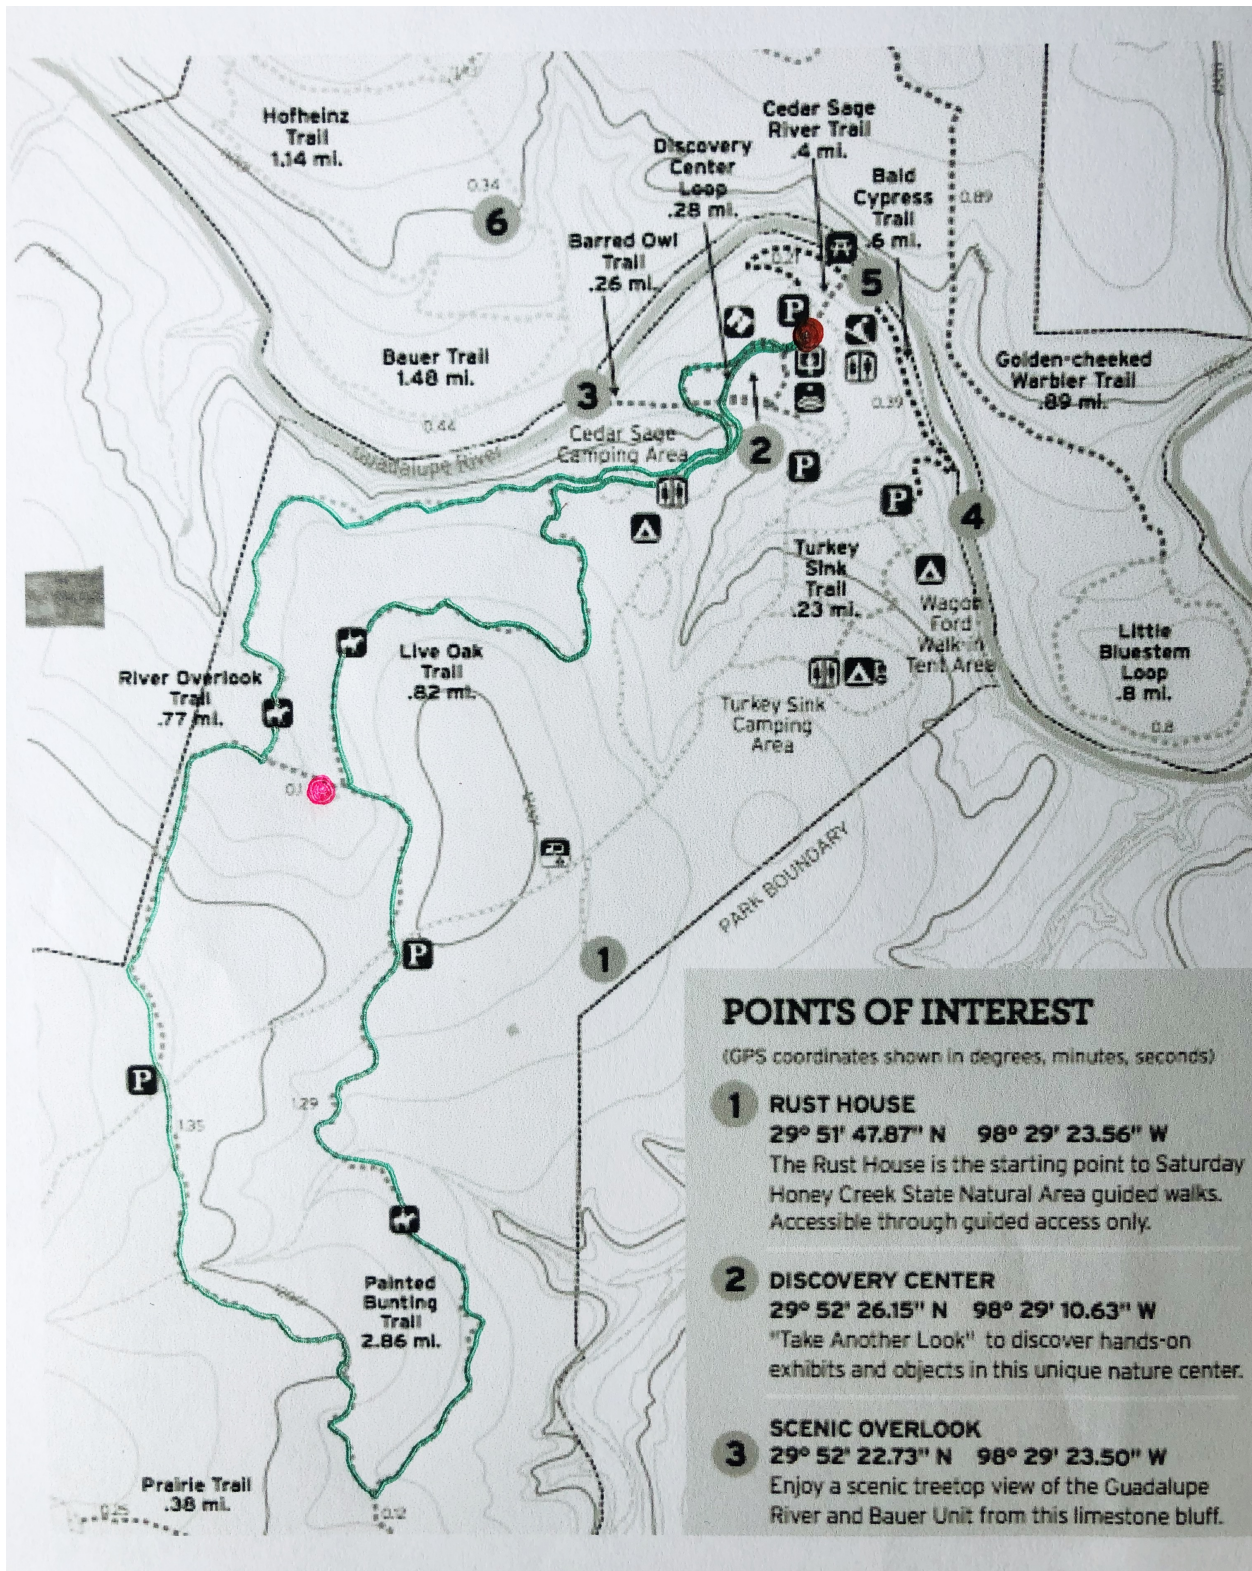

# El Mapache Trail Run 8k

Cedar Sage River Trail .20mi + Connecting Trail (Pavement) .20mi + River Overlook Trail .77mi + Painted Bunting Trail 2.86mi + Live Oak Trail .82mi + Connecting Trail (Pavement) .20mi + Cedar Sage River Trail .10mi + Discovery Center Trail .10mi