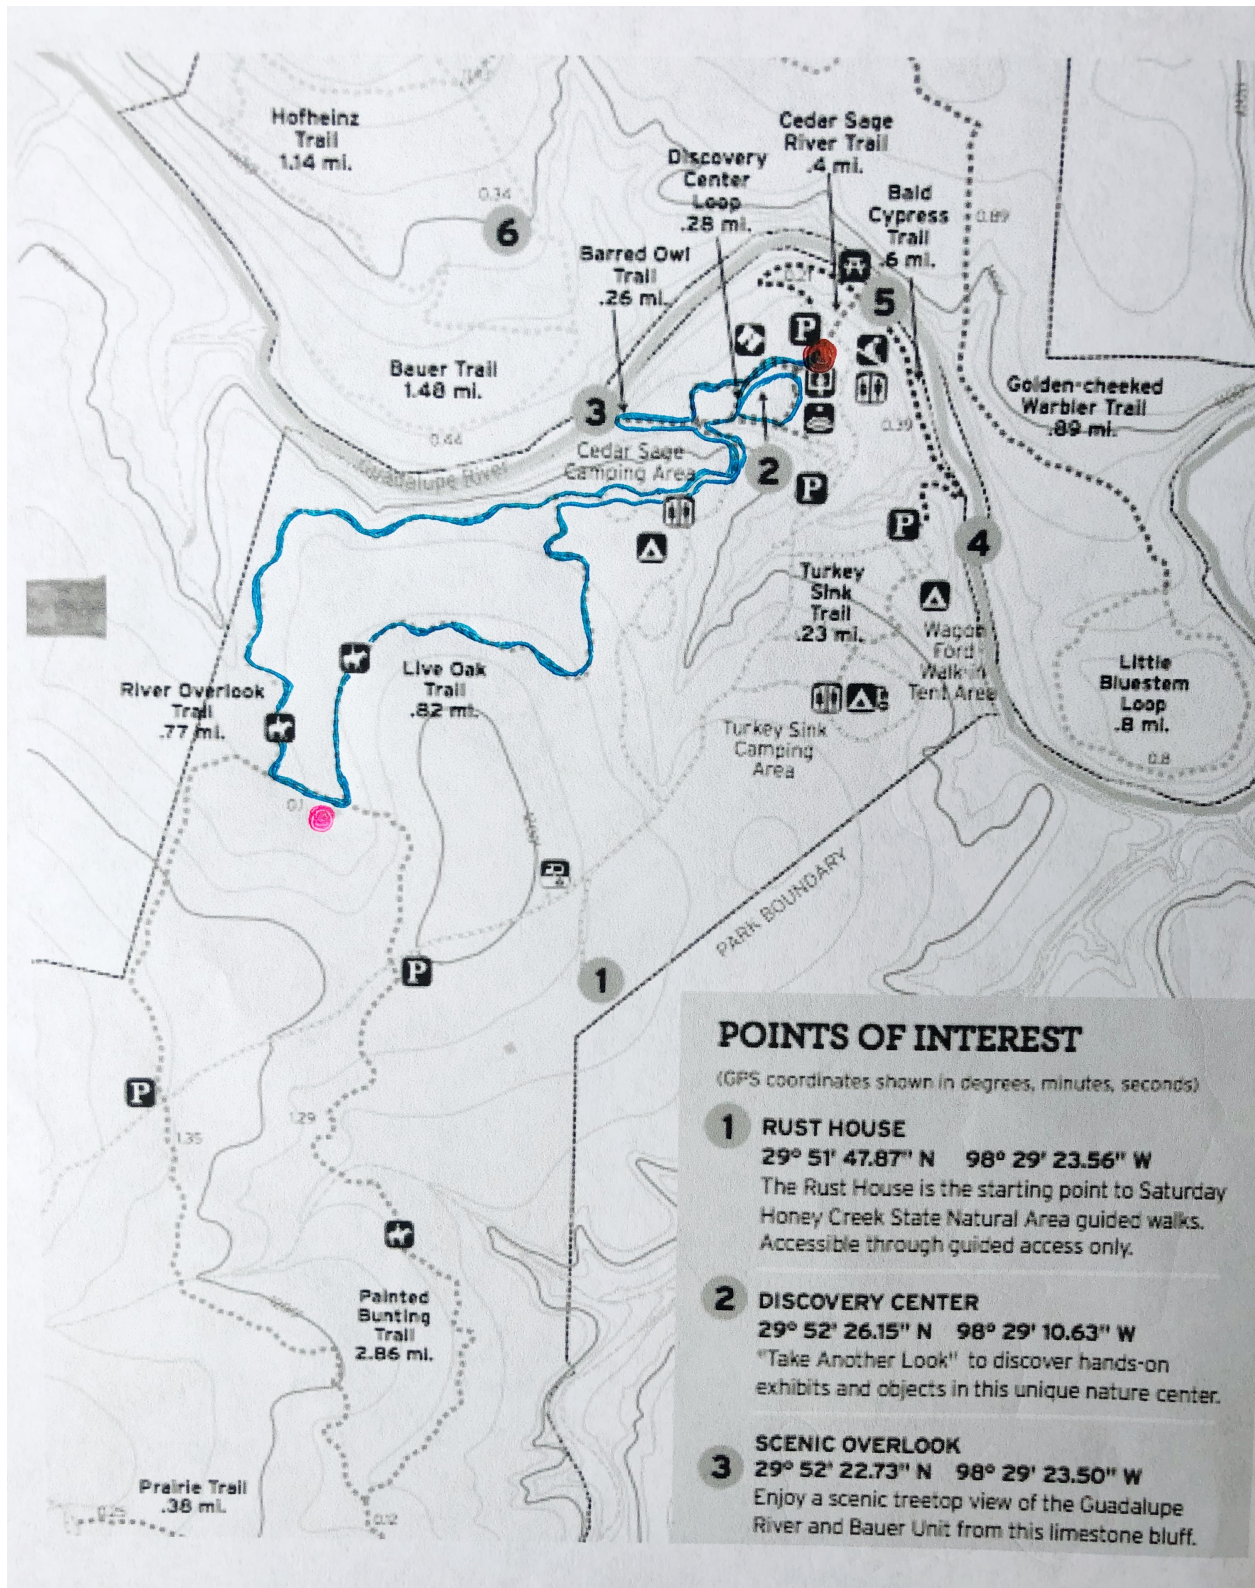

# El Mapache Trail Run 5k

Cedar Sage River Trail .20mi + Barred Owl Trail .20mi + Cedar Sage River Trail .10mi + Connecting Trail (Pavement) .25mi + River Overlook Trail .77mi + Painted Bunting Trail .10mi + Live Oak Trail .82mi + Connecting Trail (Pavement) .25mi + Cedar Sage River Trail .10mi + Discovery Center Trail .28mi